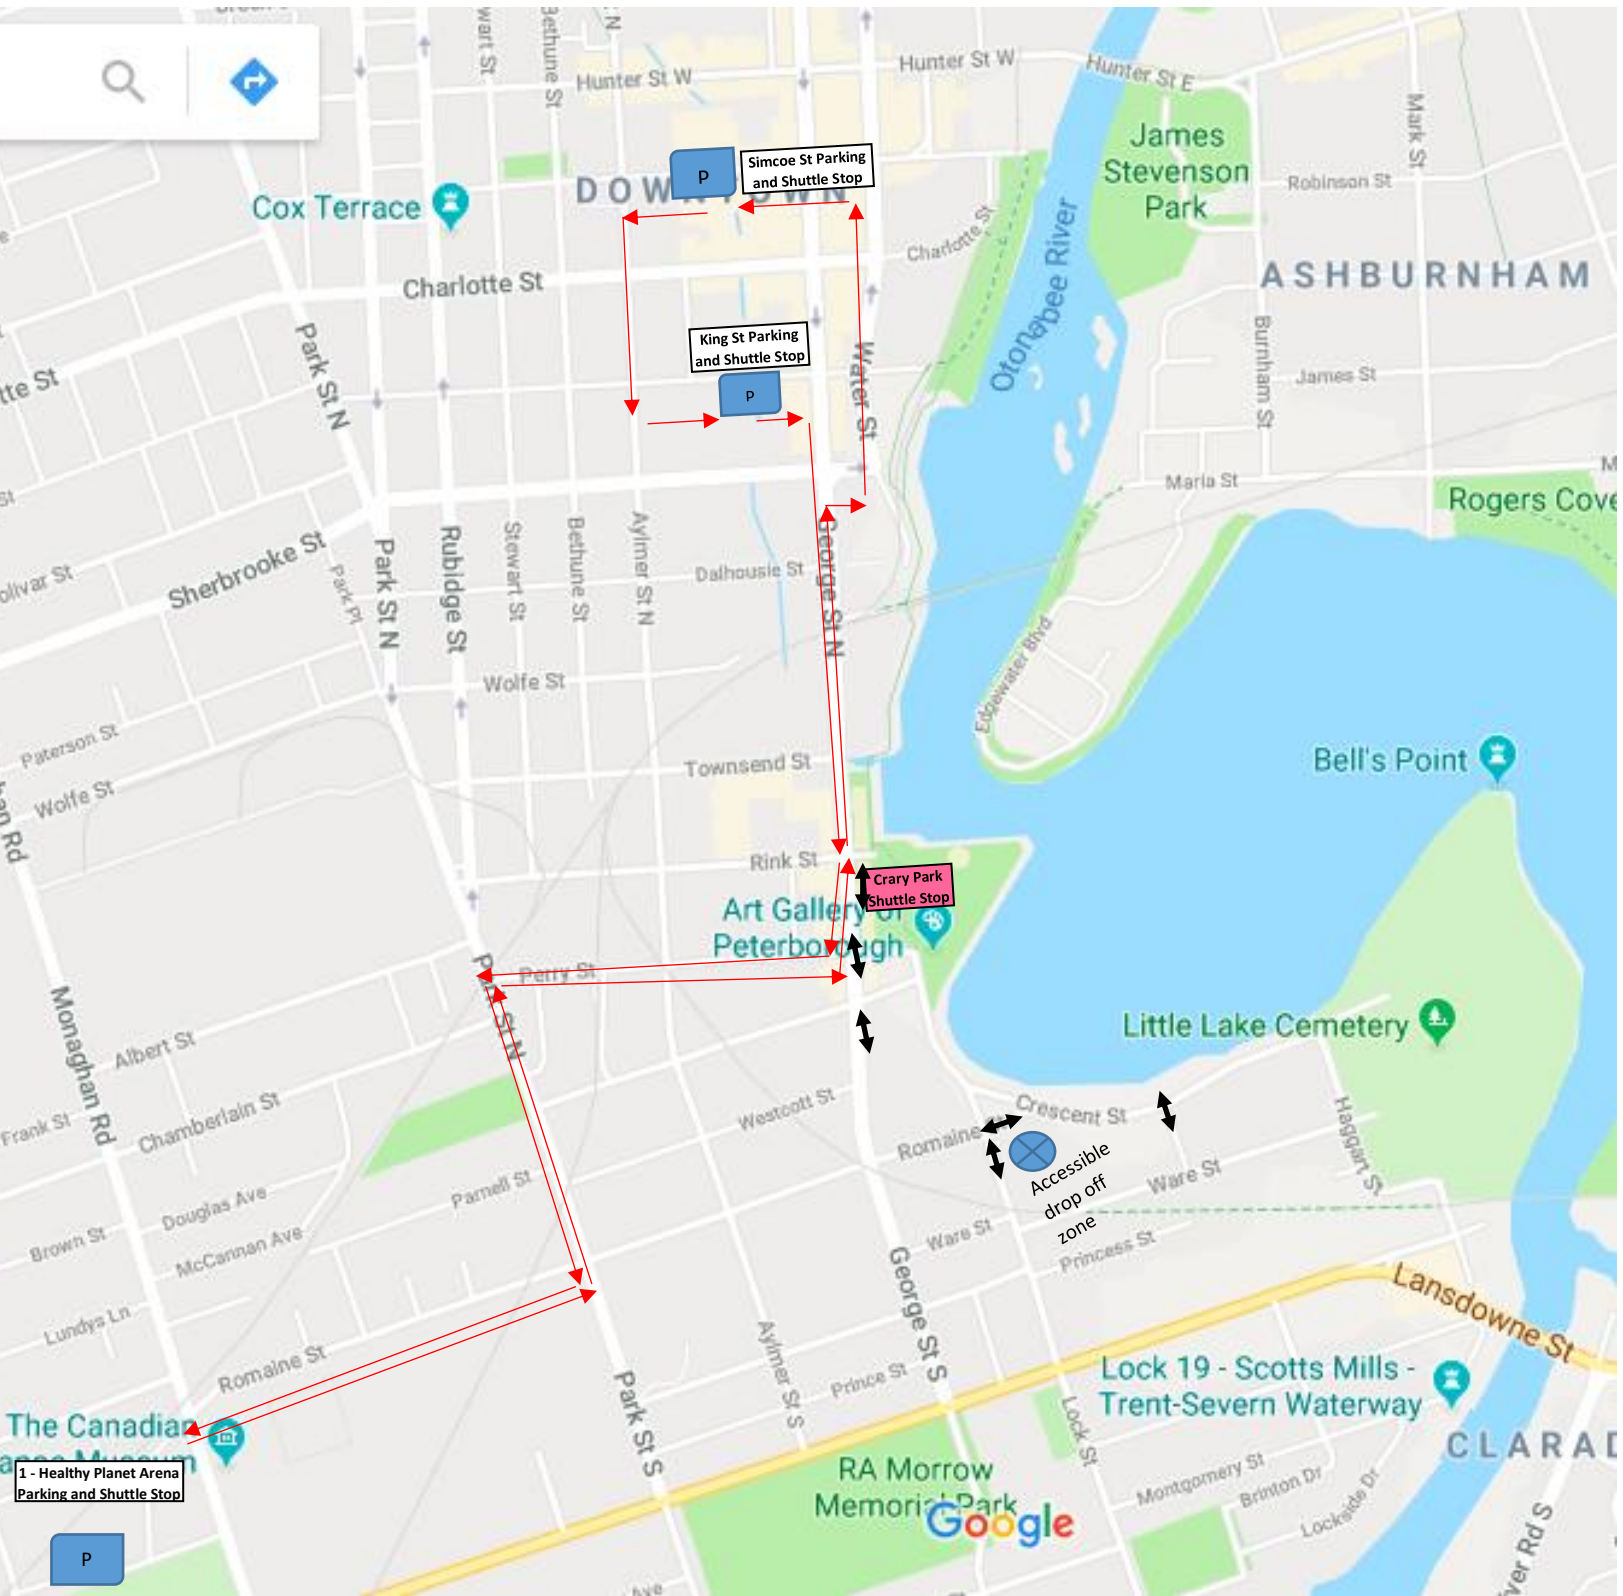

Shuttle Bus leaving from Healthy Planet every half hour between 10:00 am and 4:00 PM

No pickup between 12:30 and 1:00 PM – Last pick up from Crary Park – 3:45 PM

Parking P

- Simcoe St parking
- King St parking
- Healthy Planet Arena

Shuttle Bus Route →

- 1 - Healthy Planet Arena to Crary Park
- 2 - Crary Park to Simcoe St parking
- 3 - Simcoe St parking to King St parking

- 4 – King St parking to Wolfe St parking
- 5 – Crary Park to Healthy Planet Arena

Road Closures:

- Perry St from East side of George St to West side of Crescent St
- Romaine St from East side of Lock St to West side of Crescent St
- Lake St from East side of George St to West side of Crescent St
- Crescent St from South side of Perry St to West side of Winch St
- Lock St from North side of Romaine St to South side of Crescent St
- George St entrance to Marina Parking Lot

= Accessible drop off zone