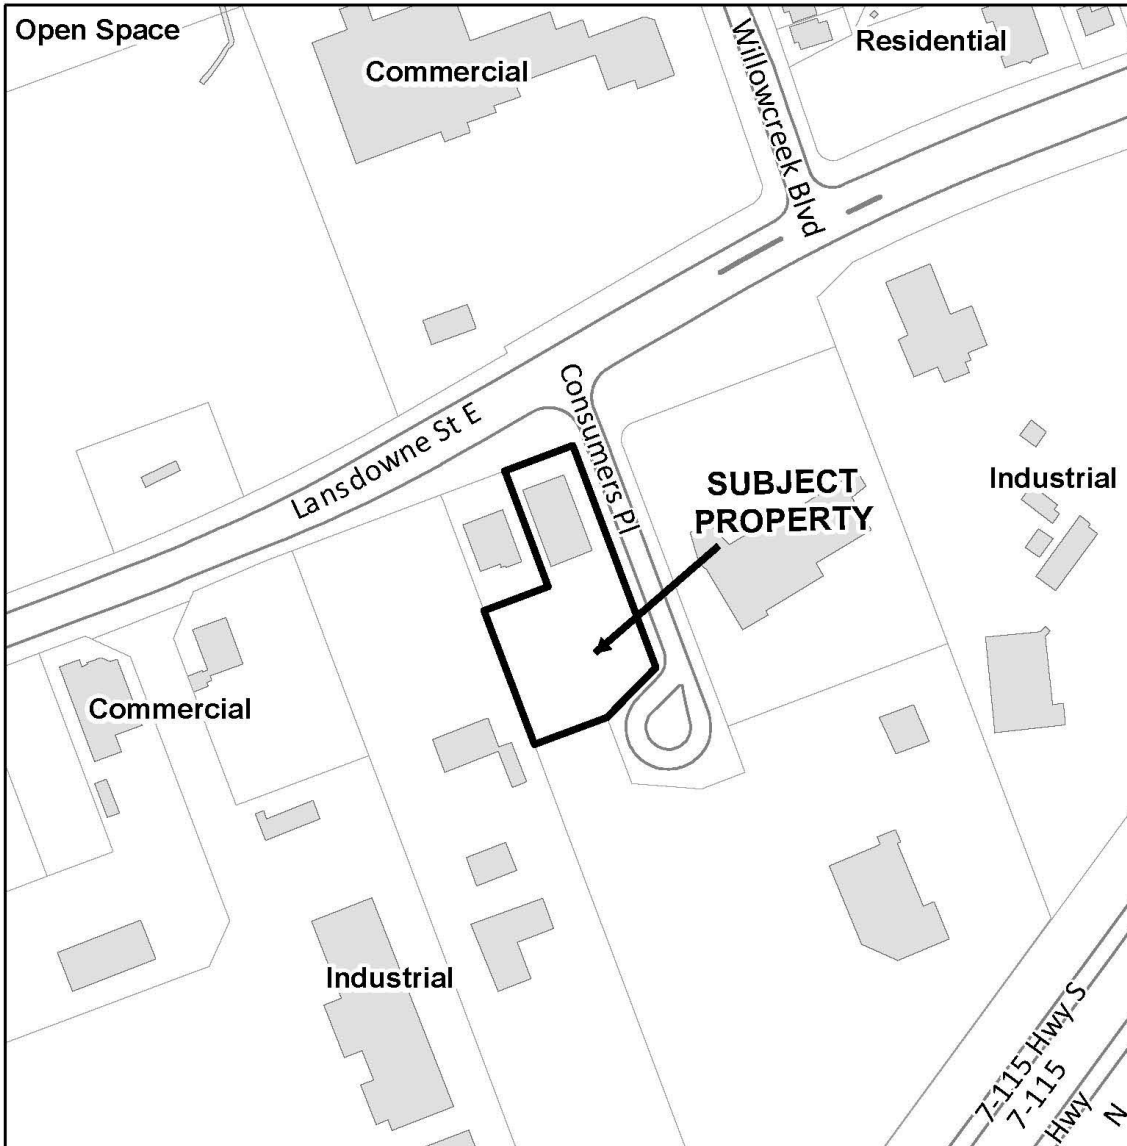

Appendix A: Land Use Map

Land Use Map

File: Z2408

Property Location: 385 Lansdowne St East

EXHIBIT	
SHEET	OF

The City of Peterborough Planning Division

The "City of Peterborough" its employees, or agents, do not undertake to guarantee the validity of the contents of this digital or handcopy mapfile, and will not be liable for any claims for damage or loss arising from their application or interpretation, by any party. It is not intended to replace a survey or to be used for a legal description.

Date: July 8, 2024
Map by: AReveler
0 10 20 40 60 80 100 Metres

Appendix B: Concept Site Plan