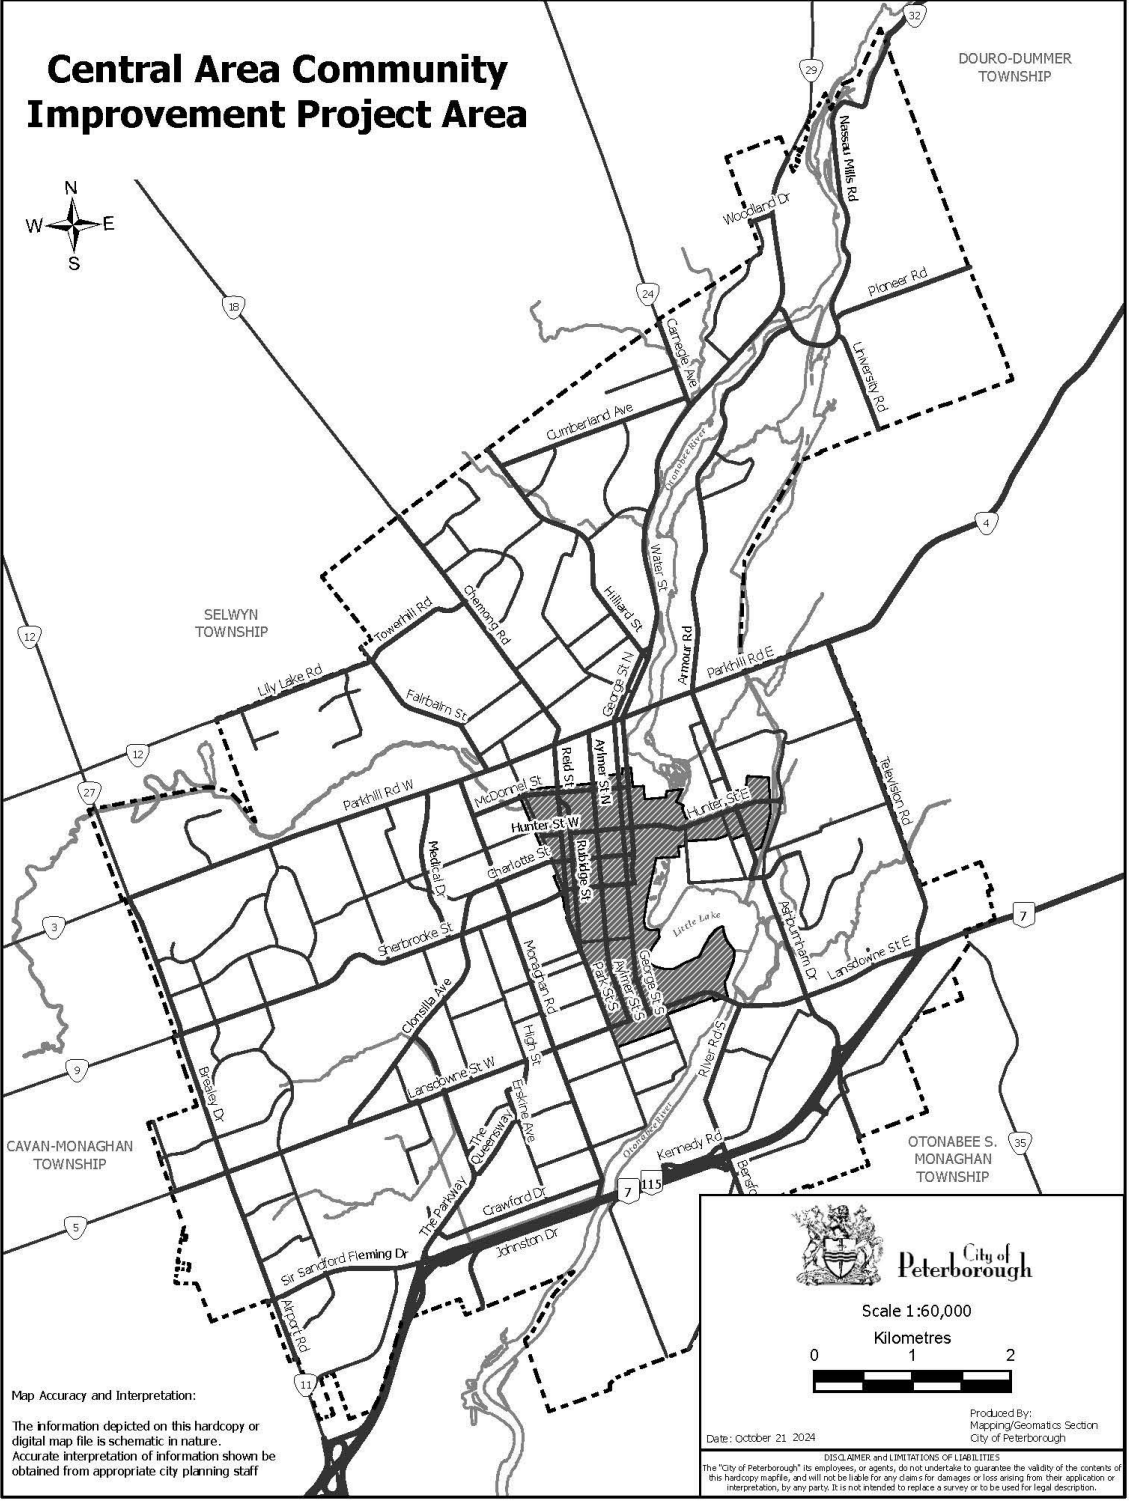

Central Area Community Improvement Project Area

Map Accuracy and Interpretation:
The information depicted on this hardcopy or digital map file is schematic in nature. Accurate interpretation of information shown be obtained from appropriate city planning staff

City of Peterborough

Scale 1:60,000

Kilometres

Date: October 21, 2024

Produced By:
Mapping/Geomatics Section
City of Peterborough

DISCLAIMER AND LIMITATIONS OF LIABILITIES
The "City of Peterborough" its employees, or agents, do not undertake to guarantee the validity of the contents of this hardcopy mapfile, and will not be liable for any claims for damages or loss arising from their application or interpretation, by any party. It is not intended to replace a survey or to be used for legal description.