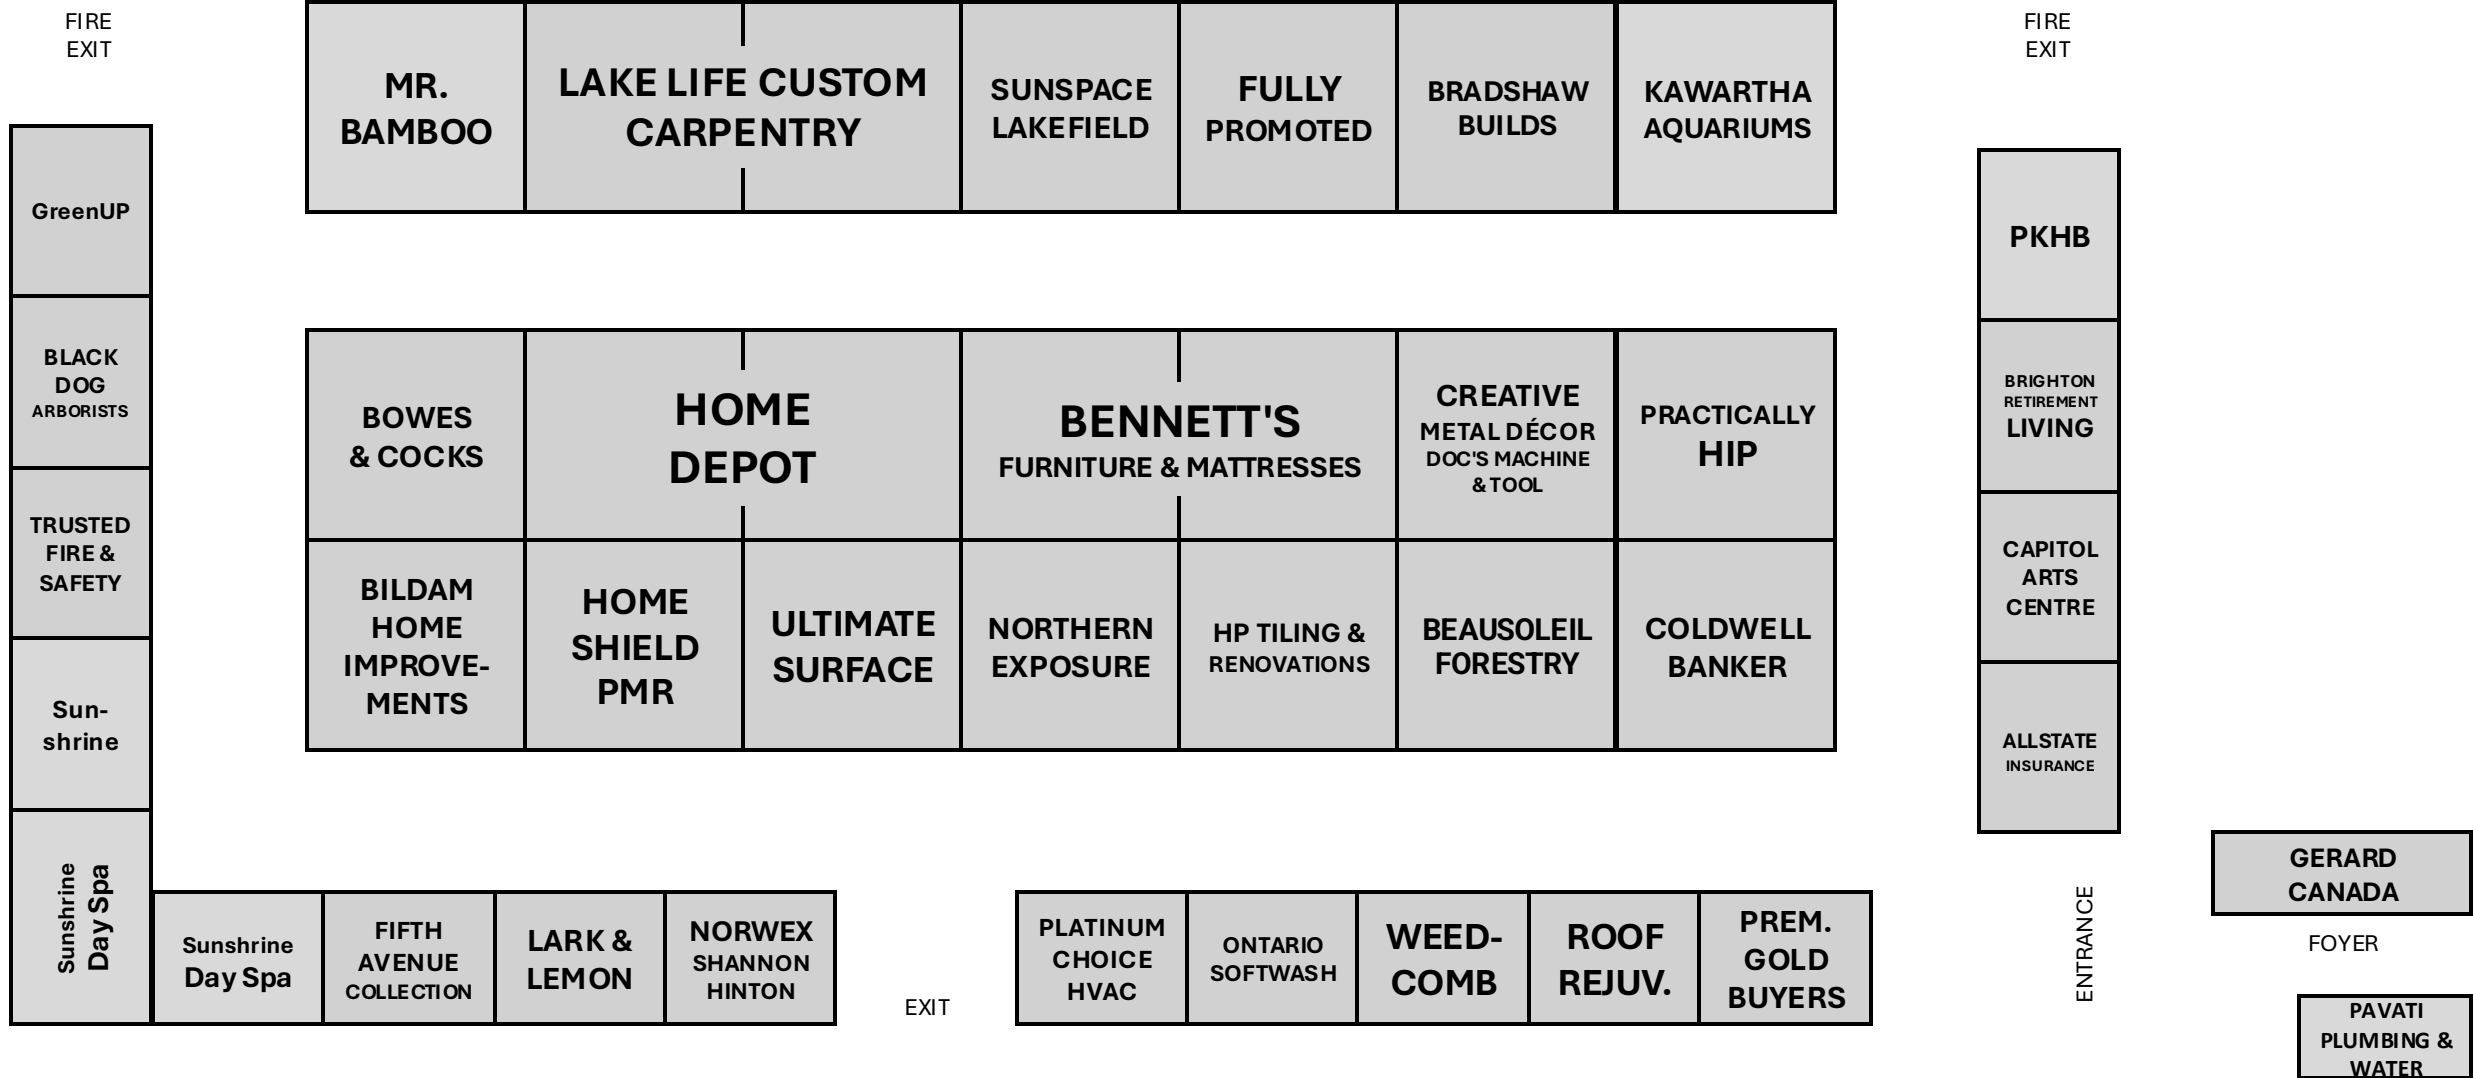

2025 PTBO HOME, GARDEN & COTTAGE SHOW

Multi-Purpose Room Layout